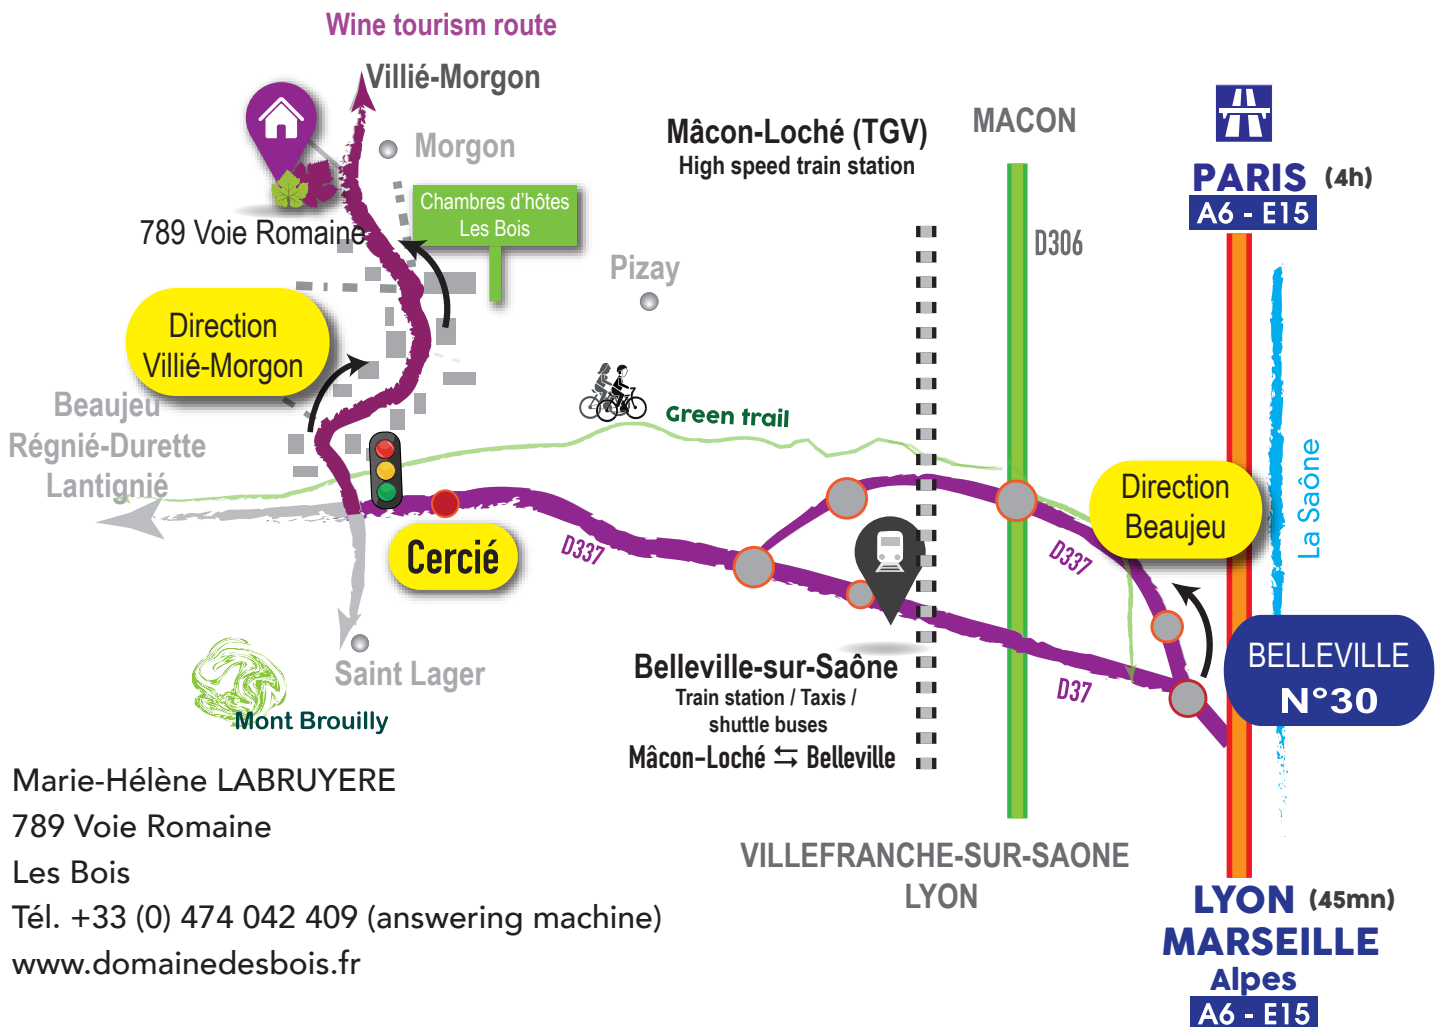

ACCESS MAP

From Belleville

- ⊕ Leave the Motorway at exit n° 30 to Belleville-sur-Saône.
- ⊕ Take the direction "Beaujeu".
- ⊕ At the traffic lights in the village of "Cercié" turn right (at the corner, by the chemist's).
- ⊕ Follow the signs for "Villie-Morgon" for 3 km (do not follow Regnie- Durette).
- ⊕ Turn left and immediately right, on to Voie Romaine, following green signs for "Chambres d'hôtes les Bois".

Our home is the third house, on the left of the Voie Romaine.

From Beaujeu

- ⊕ Take the direction "Belleville".
- ⊕ At the traffic lights in the village of "Cercié" turn left (at the corner, by the chemist's).
- ⊕ Follow the signs for "Villie-Morgon" for 3 km (do not follow Regnie- Durette).
- ⊕ Turn left and immediately right, on to Voie Romaine, following green signs for "Chambres d'hôtes les Bois".

Our home is the third house, on the left of the Voie Romaine.