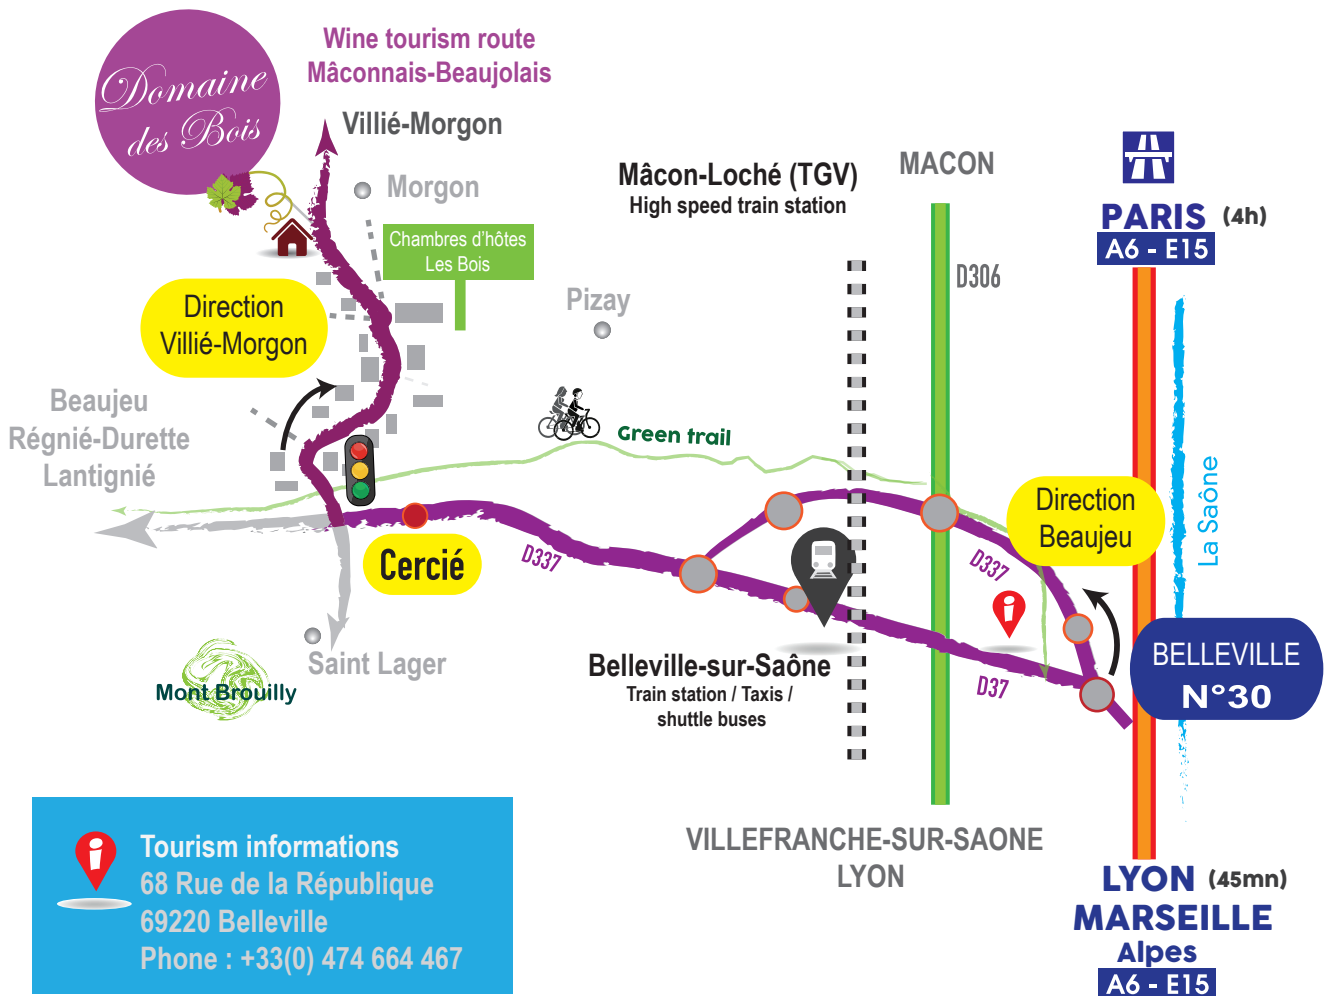

ACCESS MAP

FROM BELLEVILLE-SUR-SAÔNE :

- ⊕ Exit to the Motorway n° 30 to Belleville-sur-Saône.
- ⊕ Take the direction "Beaujeu".
- ⊕ To the village "Cercié", at the traffic lights turn on the right hand (on the corner of the chemist's).
- ⊕ Follow during 3 kms the direction of "Villie-Morgon" (Never take the direction of Regnie-Durette).
- ⊕ And then follow green signs "Chambres d'hôtes les Bois".

Our home is the 3rd, situated on the left hand, the ancient Roman way.

FROM BEAUJEU :

- ⊕ Take the direction "Belleville".
- ⊕ To the village "Cercié", at the traffic lights turn on the left hand.
- ⊕ Follow during 3 kms the direction of "Villie-Morgon" (Never take the direction of Regnie-Durette).
- ⊕ And then follow green signs "Chambres d'hôtes les Bois".

Our home is the 3rd, situated on the left hand, the ancient Roman way.

Famille Labruyère
Marie-Hélène LABRUYERE
«Les bois»
Tel. +33 (0)474 042 409 (answering machine)
www.domainedesbois.fr